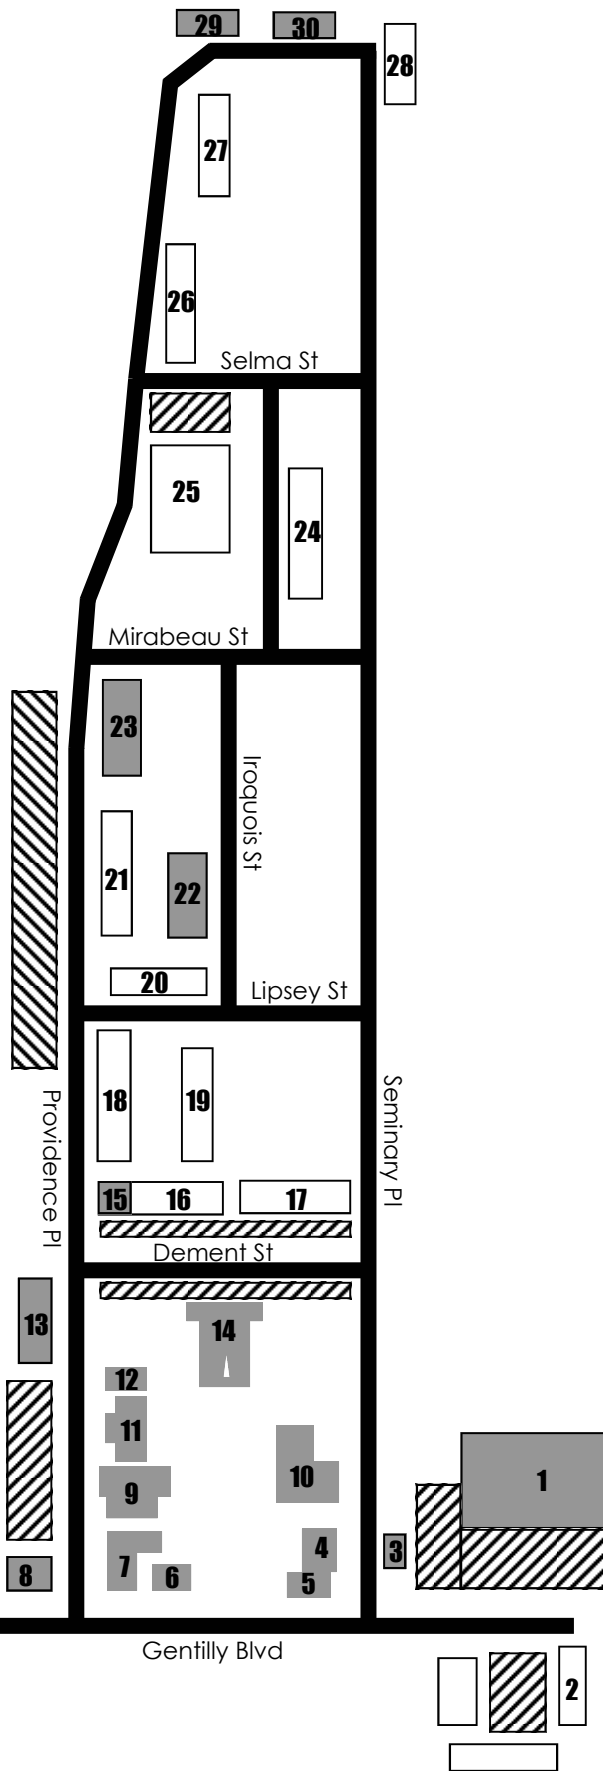

NOBTS Main Campus Map

- | | |
|-------------------------------|-------------------------|
| 1. Hardin Student Center | 16. Guest Housing |
| 2. Providence Guest House | 17. VIP Housing |
| 3. President's Home | 18. Carey Hall |
| 4. Frost | 19. Willingham |
| 5. Martin Chapel | 20. Hamilton |
| 6. Dodd | 21. Dorms |
| 7. Bunyan | 22. Gym |
| 8. Leavell Center | 23. Nelson Price Center |
| 9. River City Café | 24. Manors |
| 10. John T. Christian Library | 25. Courtyard Apts. |
| 11. Sellers Music Bldg. | 26. Oaks Apts. |
| 12. Pro Doc Offices | 27. MS/FL Apts. |
| 13. Preschool | 28. Farnsworth |
| 14. Leavell Chapel | 29. Operations |
| 15. Student Enlistment | 30. Swap Shop |

 Parking Areas