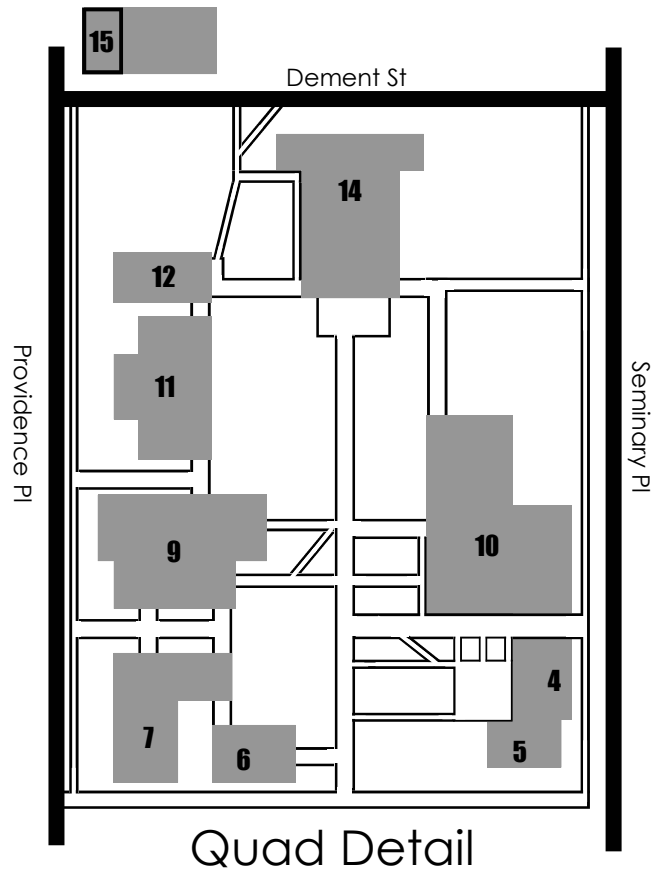

NOBTS Main Campus Map

- | | |
|-------------------------------|-------------------------|
| 1. Hardin Student Center | 16. Guest Housing |
| 2. Providence Guest House | 17. VIP Housing |
| 3. President's Home | 18. Carey Hall |
| 4. Frost | 19. Willingham |
| 5. Martin Chapel | 20. Hamilton |
| 6. Dodd | 21. Dorms |
| 7. Bunyan | 22. Gym |
| 8. Leavell Center | 23. Nelson Price Center |
| 9. River City Café | 24. Manors |
| 10. John T. Christian Library | 25. Courtyard Apts. |
| 11. Sellers Music Bldg. | 26. Oaks Apts. |
| 12. Pro Doc Offices | 27. MS/FL Apts. |
| 13. Preschool | 28. Farnsworth |
| 14. Leavell Chapel | 29. Operations |
| 15. Student Enlistment | 30. Swap Shop |